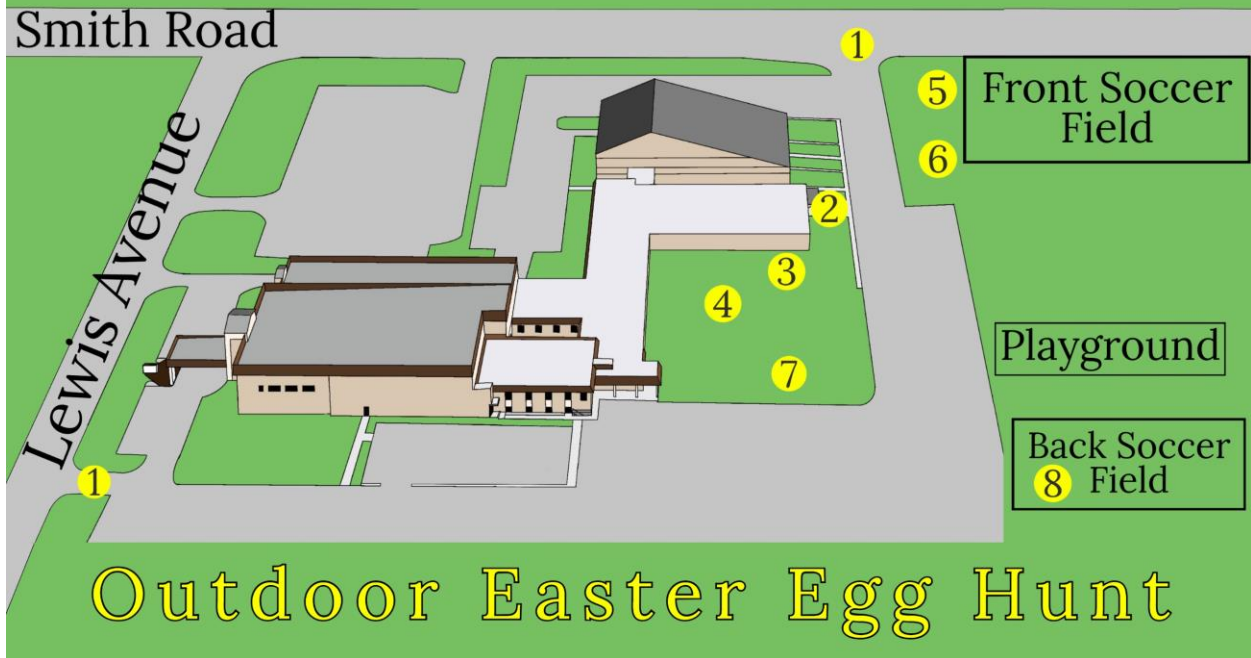

- ① Entrance
- ② Registration / Check-In
- ③ Easter Face Stickers
- ④ Bounce Houses / Easter Bunny

- ⑤ Ages 4 and under
- ⑥ K5 - Second grade
- ⑦ 3rd-4th grade
- ⑧ 5th-6th grade

**Join us for our Easter Service
tomorrow morning at 10:45am!**

Lewis Avenue

BAPTIST CHURCH